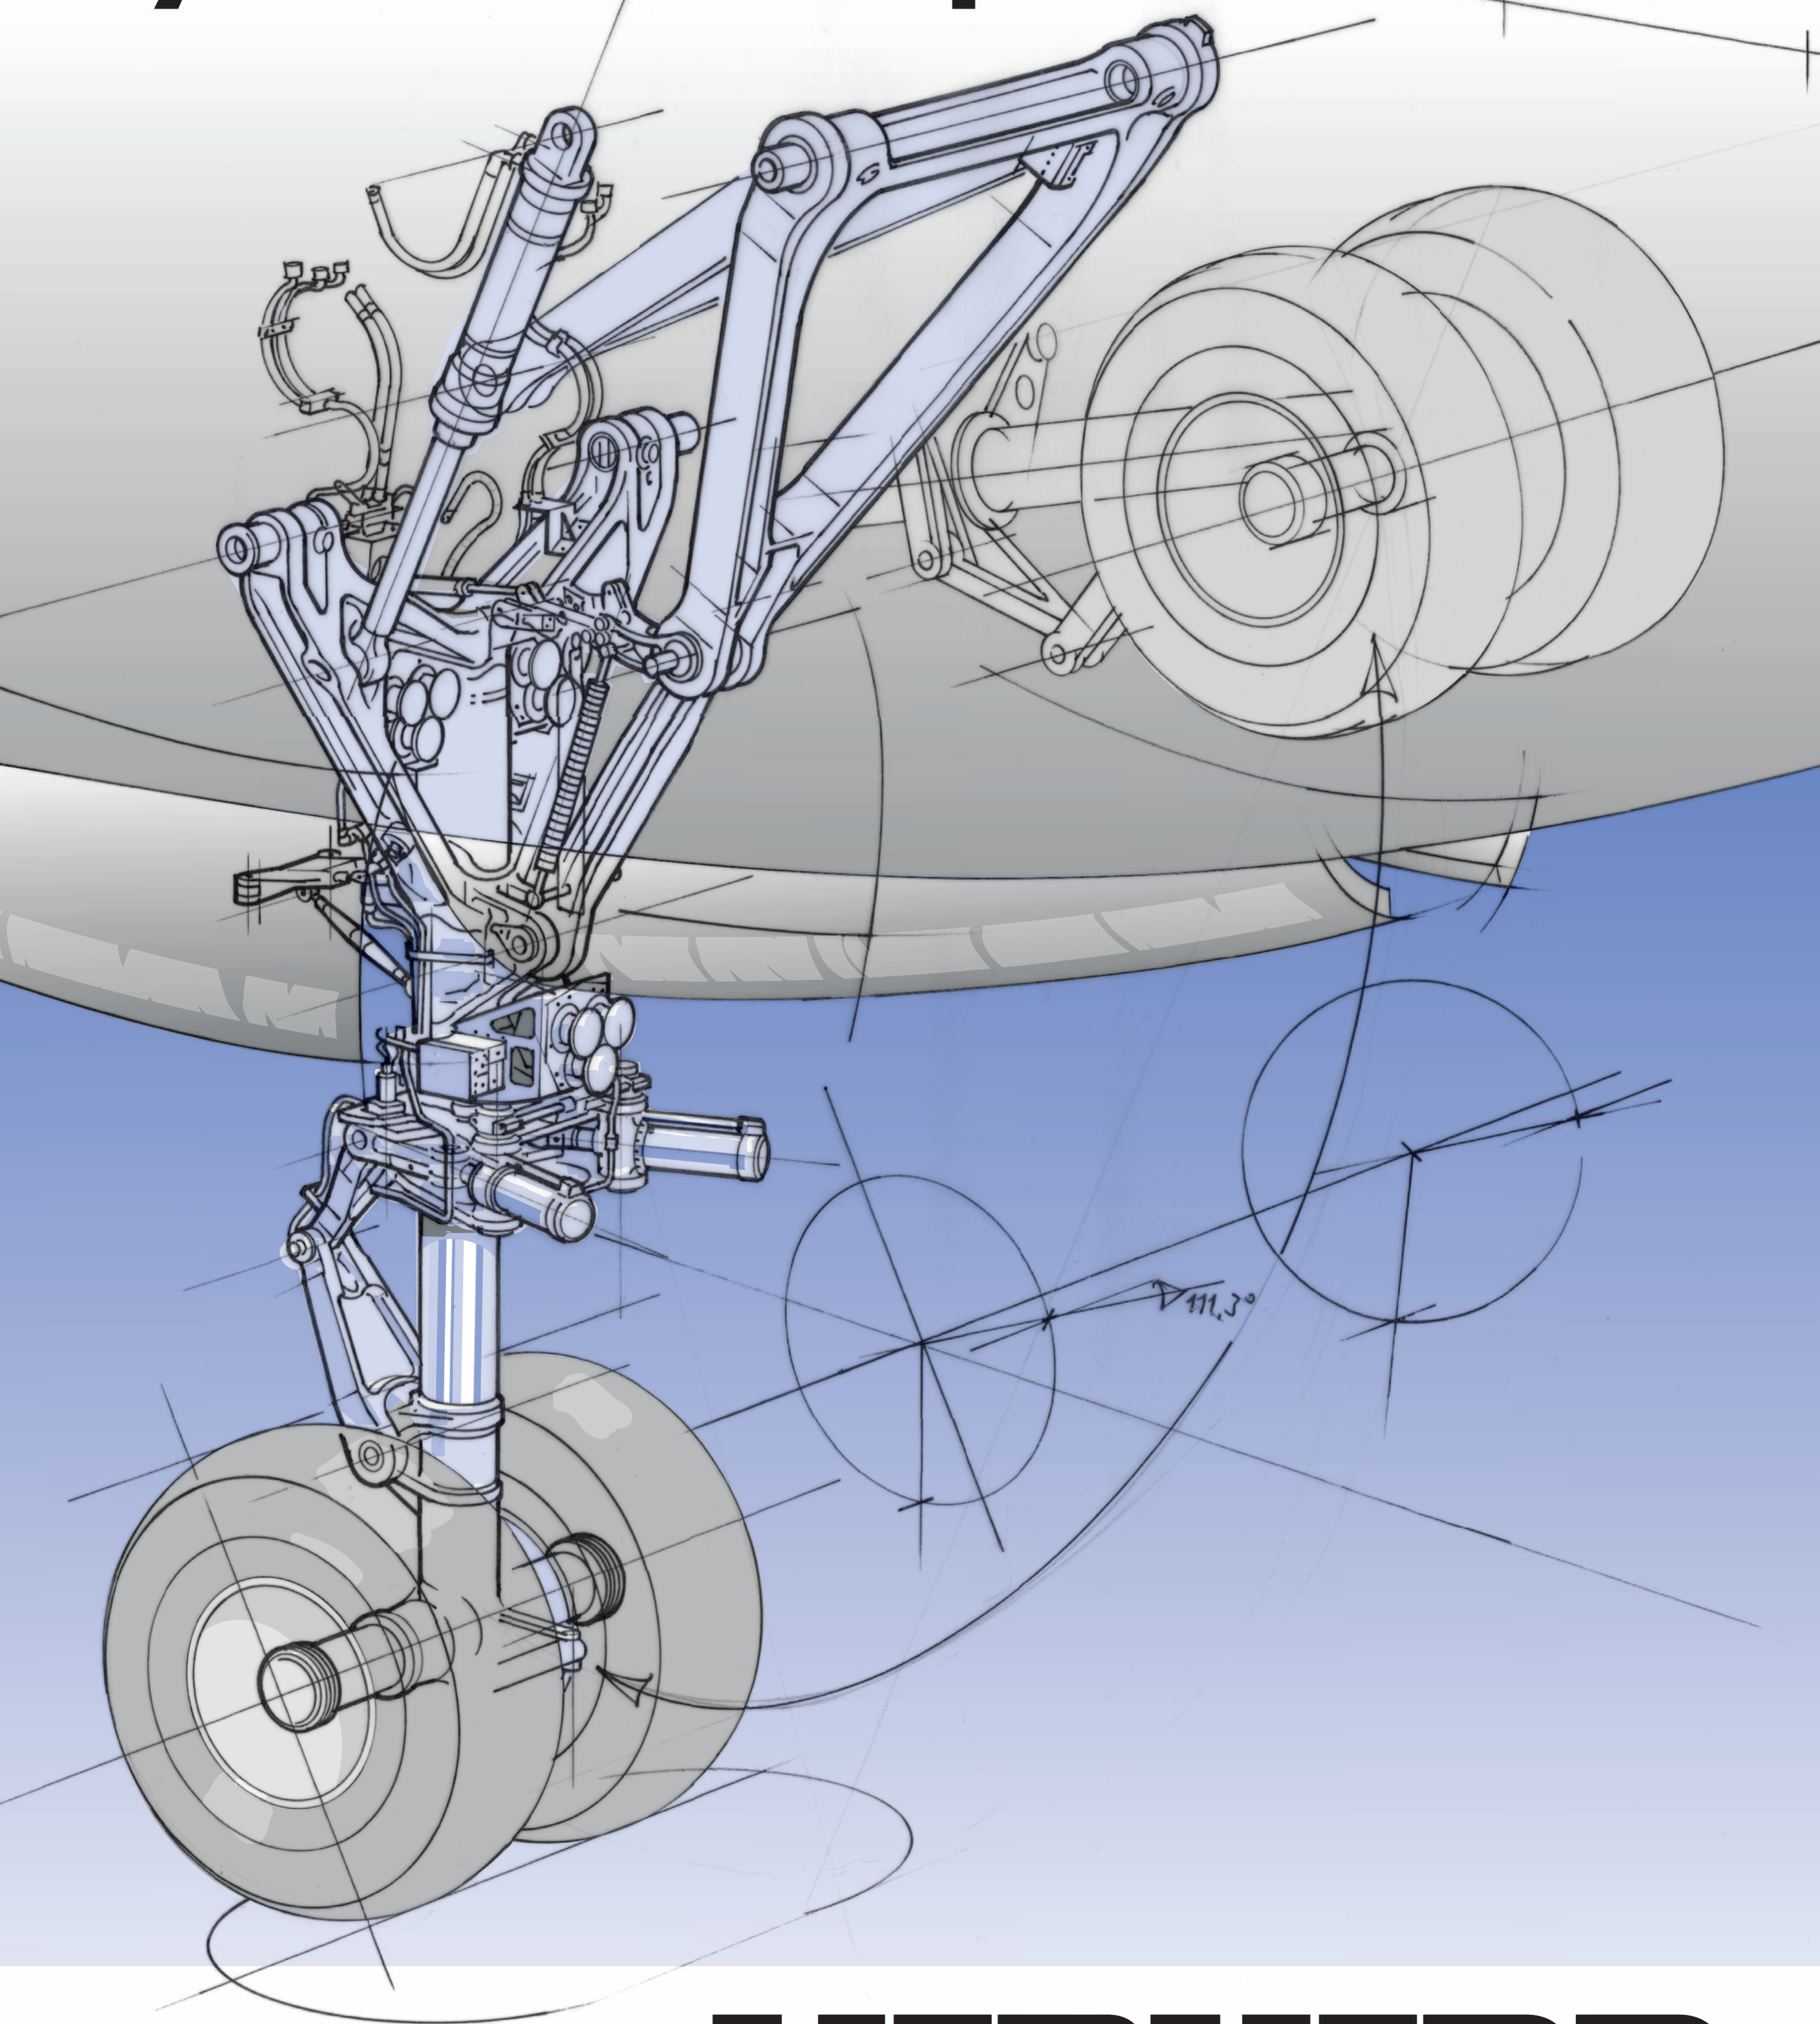

On Board A350 XWB: Nose Landing Gear System by Liebherr-Aerospace

LIEBHERR